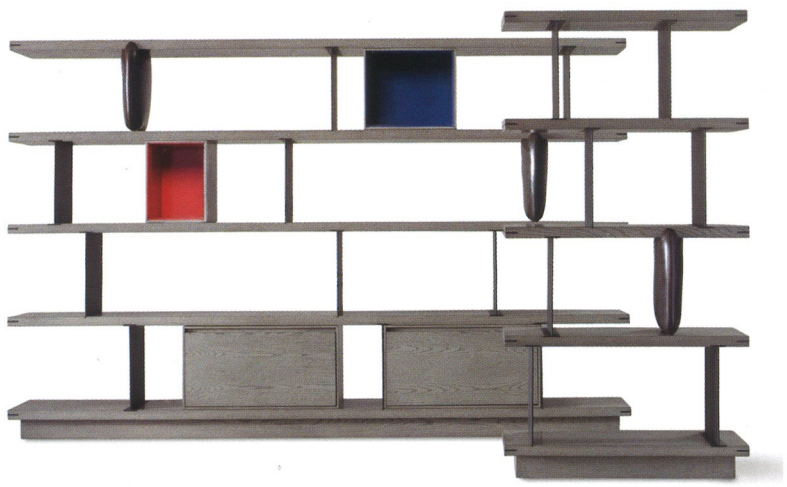

INTERIOR DESIGN[®]

MAY 31
2016

spring market tabloid
900+ products!

5

6

7

Mark Zeff
of **Markzeff**

8

Jaime Hayon
for **DDC**

9

product Constantine
standout The Bronze Age meets the 21st Century in an ottoman boasting a regal red-leather seat and removable tray; coordinating desk, table, and chairs round out the collection. Through Maison Gerard, maison Gerard.com. **circle 423**

6

Mac Stopa
for **Casali A.V.**

7

product W1
standout This collection of tables, each named for a street in London's central district, is hand cast using the scagliola marbling method of mixing plaster with pigments. Through Avenue Road, avenue-road.com. **circle 421**

product Mira
standout A parametrically designed pattern lacquered on the table's glass top lets light filter through to the floor below, while polished aluminum legs tessellate into various shapes. casali.net. **circle 422**