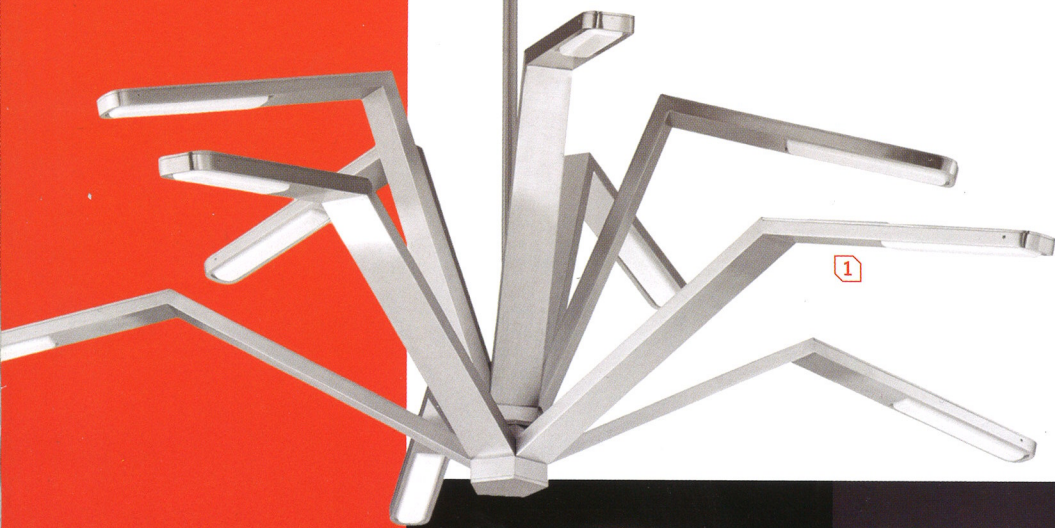

beam me up, scotty!

Space Age options brought down to earth