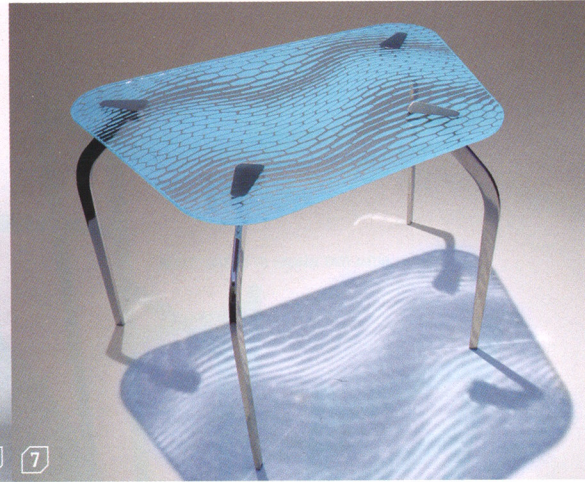

5

6

7

8

9

product Constantine
standout The Bronze Age meets the 21st Century in an ottoman boasting a regal red-leather seat and removable tray; coordinating desk, table, and chairs round out the collection. Through Maison Gerard, maison Gerard.com. **circle 423**

product T
standout The designer covered his lightweight mushroom-shape side tables in whimsical waves, chessboards, chevrons, and curls for a dizzying op-art effect. ddcnyc.com. **circle 424** ➤

9

6

7

product W1
standout This collection of tables, each named for a street in London's central district, is hand cast using the scagliola marbling method of mixing plaster with pigments. Through Avenue Road, avenue-road.com. **circle 421**

product Mira
standout A parametrically designed pattern lacquered on the table's glass top lets light filter through to the floor below, while polished aluminum legs tessellate into various shapes. casali.net. **circle 422**

8